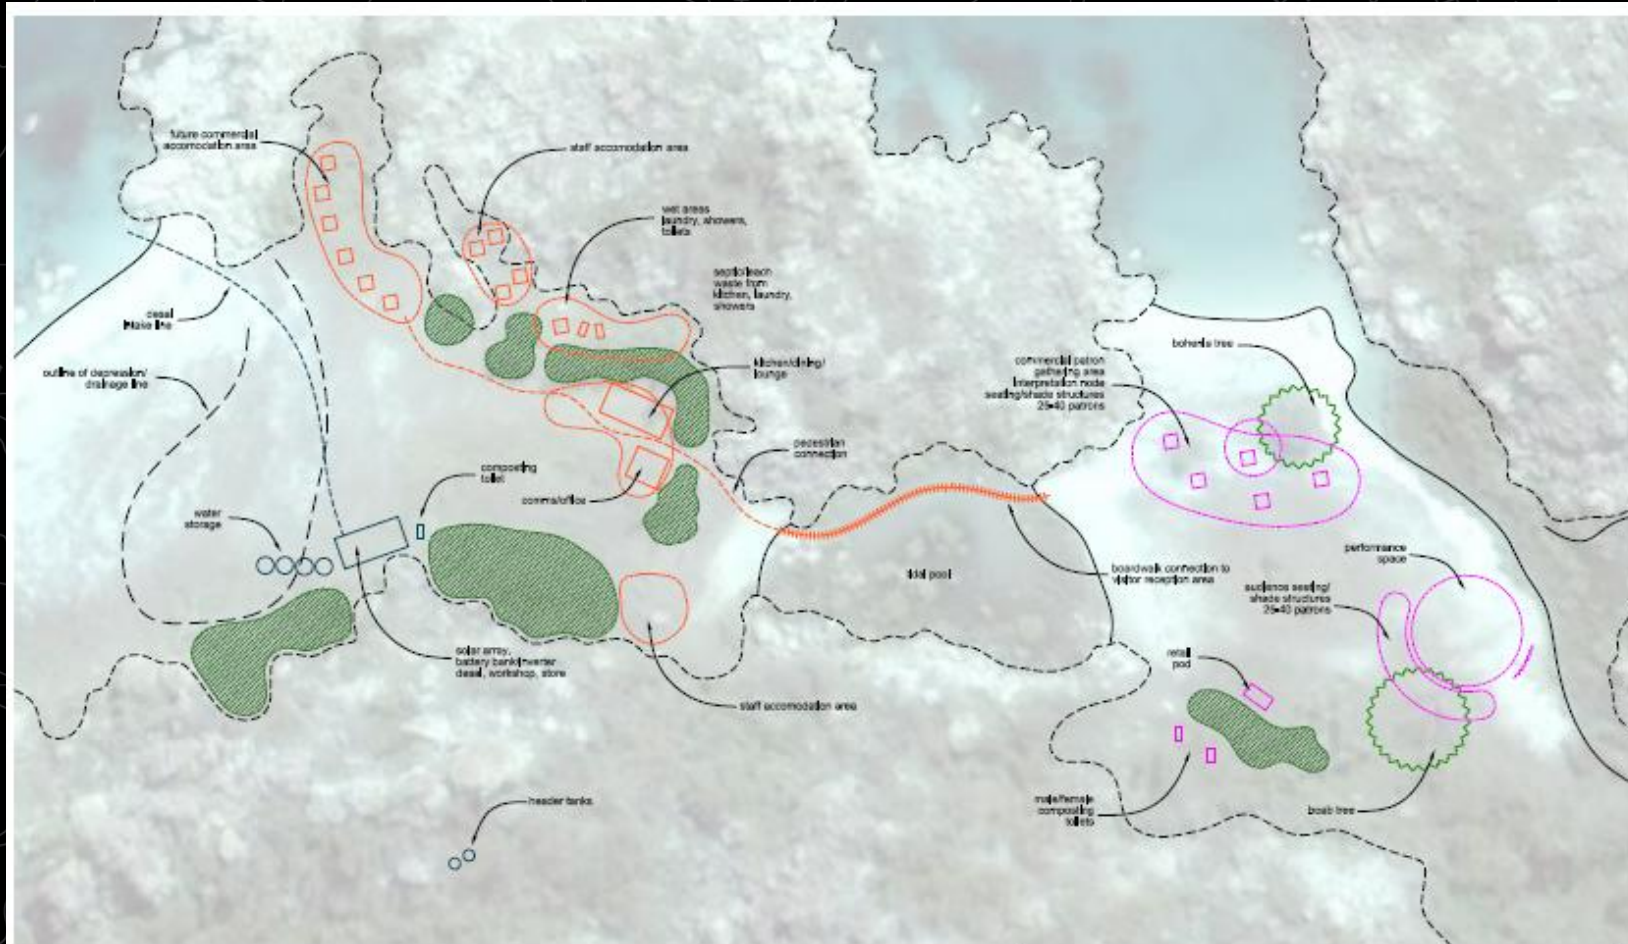

THEIR PLAN – PHASE 2

**Jar Island Residential Camp & Visitor Reception Areas
Overview Plan**

VIGILANTE LANDSCAPE ARCHITECTURE

30 Major St,
Mt Pleasant, WA,
Ph. 0818 383 884

WUNAMBAL GAAMBERA AC

HEALTHY COUNTRY WORKS PROGRAM
BUILDING & INFRASTRUCTURE REQUIREMENTS
JAR ISLAND TOURISM PRECINCT

RESIDENTIAL/VISITOR RECEPTION - OVERVIEW PLAN

SCALE 1:500

Drawn by Stephen Vigilante
Date: May 2021

Draw No. 0001 SD 048