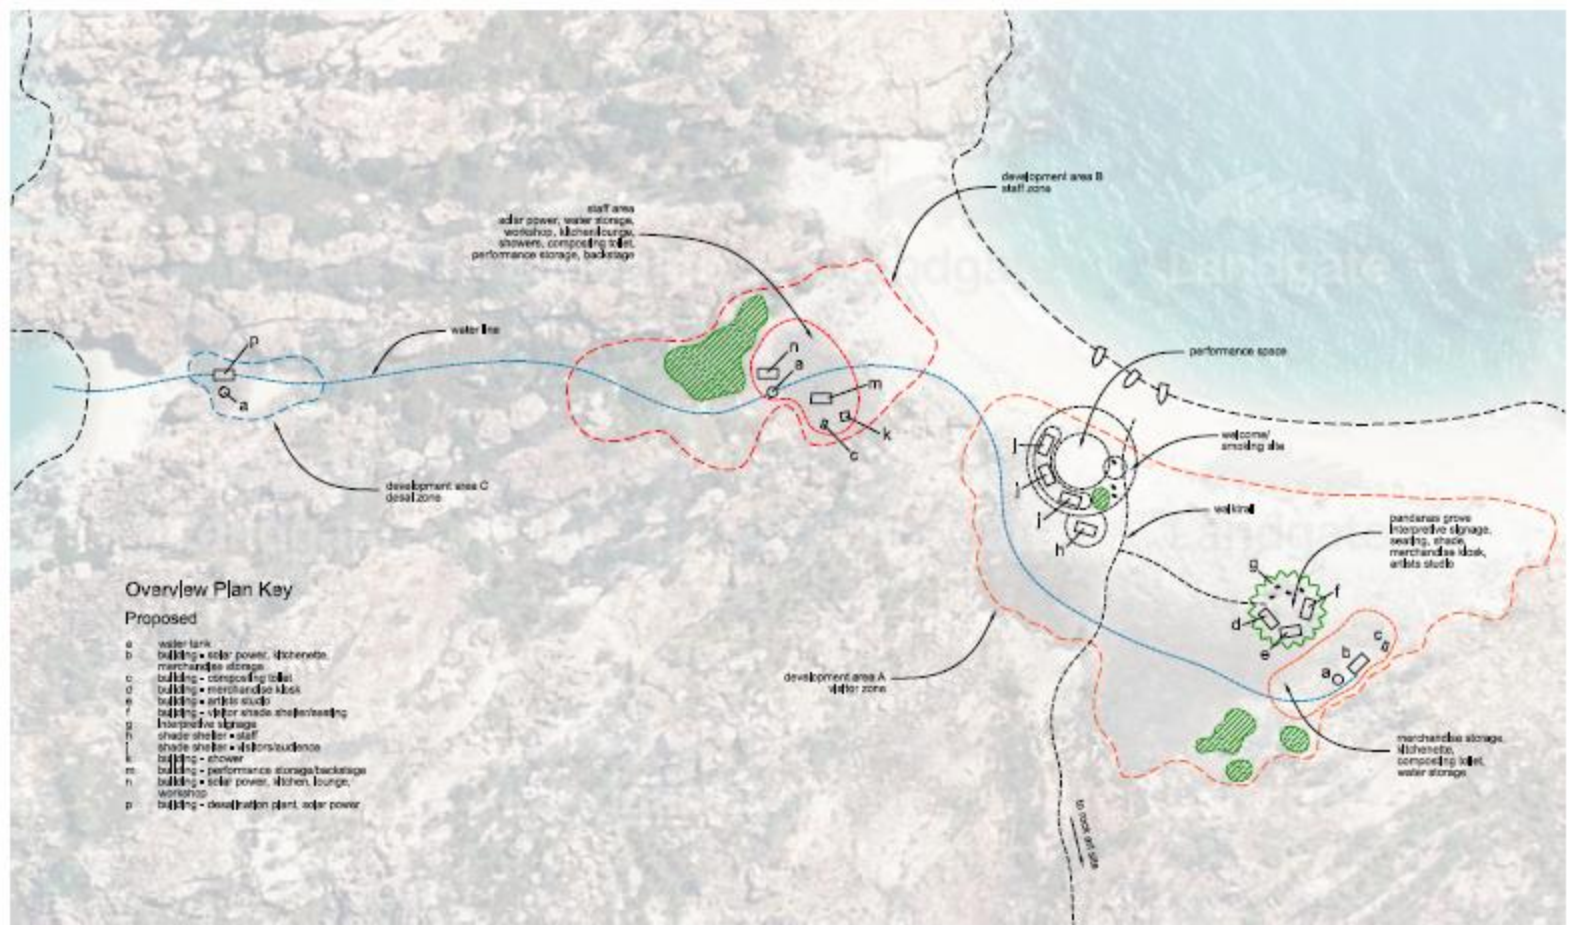

THEIR PLAN – PHASE 1

Jar Island Visitor Reception Area
Overview Plan

VIGILANTE LANDSCAPE ARCHITECTURE

30 Midland Street,
Perth, WA,
Email: stephen@vigilante.com.au

WUNAMBAL GAAMBERA AC

HEALTHY COUNTRY WORKS PROGRAM
BUILDING & INFRASTRUCTURE REQUIREMENTS
JAR ISLAND TOURISM PRECINCT

VISITOR RECEPTION AREA - OVERVIEW PLAN

SCALE 1:1,200

Dep. No. 0211 SD 05A

SEABOURN