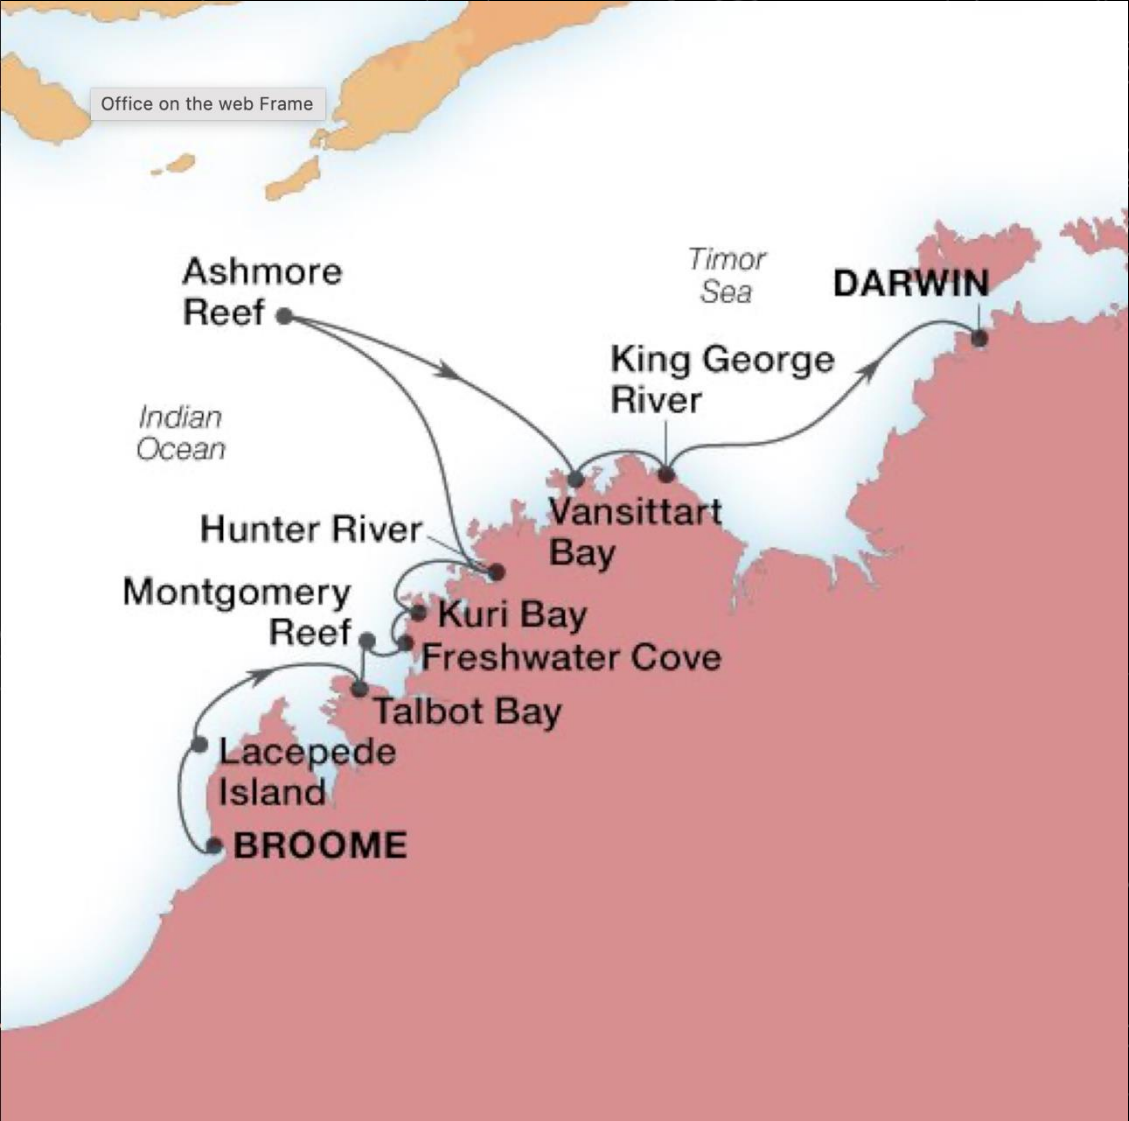

SEABOURN PURSUIT INAUGURAL SAILING – 22 JUNE

SEABOURN®

OUR DREAM

CONNECTING WITH COMMUNITIES

GOING TO THEIR HOMES

BREAKING DOWN BARRIERS

UNDERSTANDING THEIR VISION

THEIR PLAN – PHASE 1

Jar Island Visitor Reception Area
Overview Plan

VIGILANTE LANDSCAPE ARCHITECTURE

STEPHEN VIGILANTE | 18 Avon Street, 6000 Perth, WA

30 Midland Street,
Perth, WA,
Email: stephen@vigilante.com.au

Verify all dimensions on site before commencing any work.
All rights reserved. Not to be copied or used without permission.

AND SOME ONLY IN THE KIMBERLEY...

ONLY IN THE KIMBERLEY...

SEABOURN®

ONLY IN THE KIMBERLEY...

SEABOURN®

EVERYONE MUST EXPERIENCE THIS ONE DAY

SEABOURN®