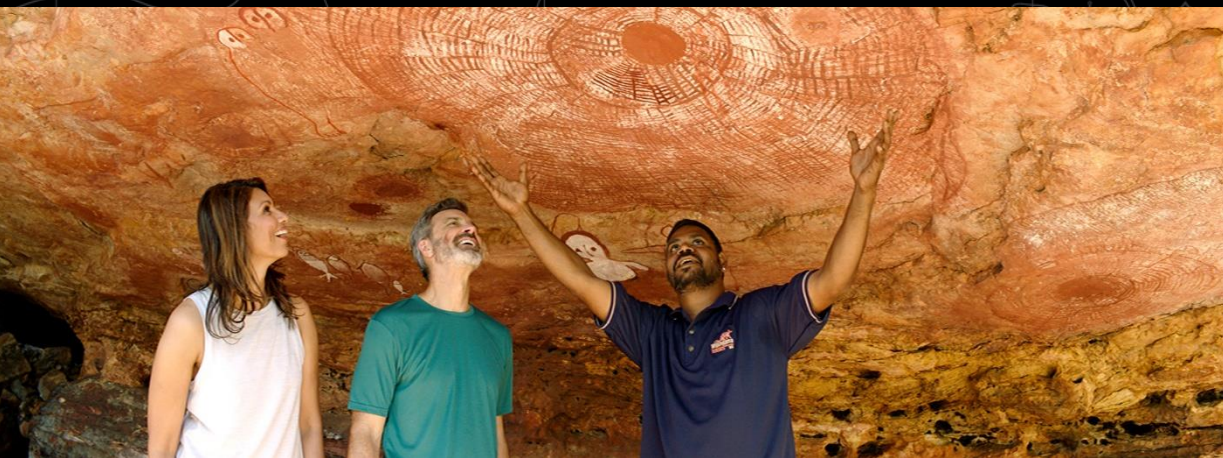

TURNING THE MARKETING INTO A REAL EXPERIENCE

SEABOURN®